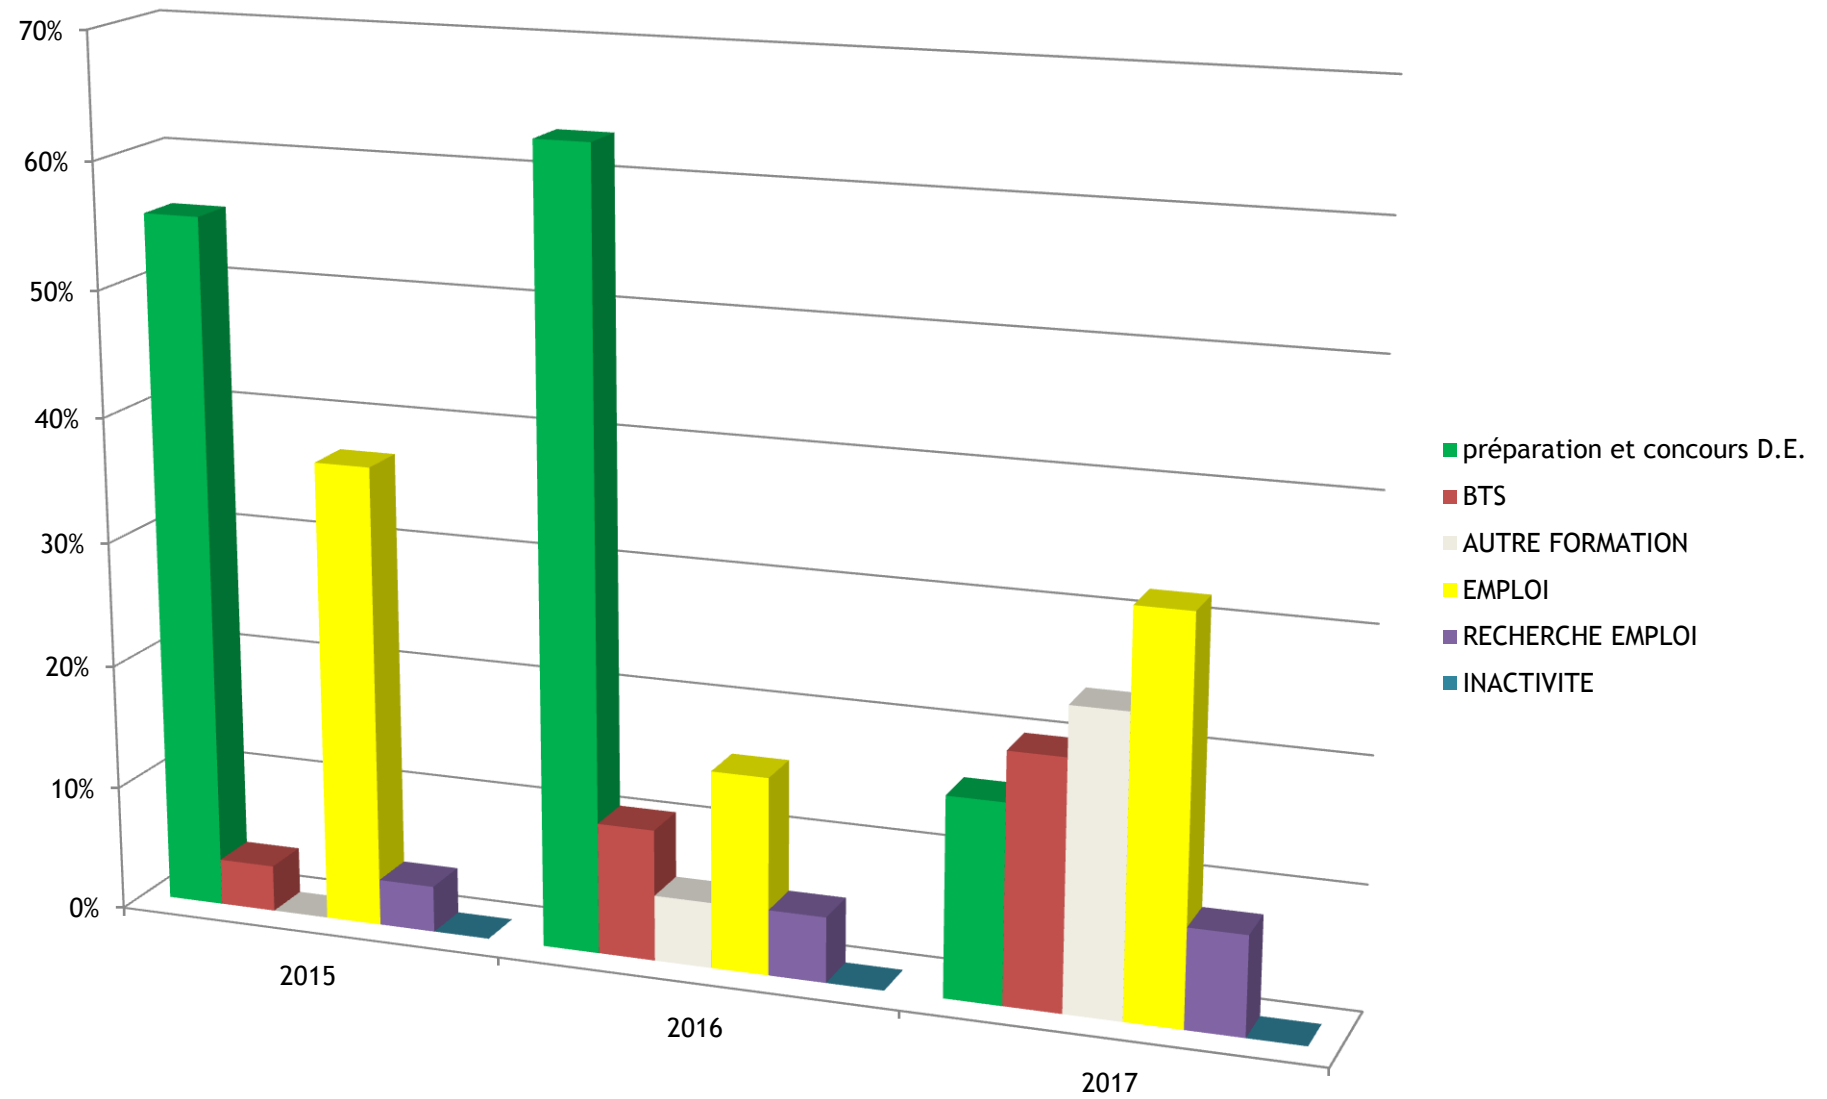

RESULTATS ENQUETE DEVENIR DES ELEVES DIPLOMES

FORMATION	TYPE INSERTION	2015	2016	2017
CAP O.L.	BAC PRO	44%	38%	22%
	AUTRE CAP	0%	0%	11%
	EMPLOI	33%	13%	57%
	RECHERCHE EMPLOI	22%	50%	0%
	INACTIVITE	0%	0%	0%
CAP ECM	BAC PRO	0%	13%	18%
	AUTRE CAP	57%	25%	18%
	EMPLOI	14%	0%	18%
	RECHERCHE EMPLOI	29%	50%	45%
	INACTIVITE	0%	13%	0%
BAC PRO COMMERCE	BTS (NRC, MUC)	42%	27%	20%
	E.M.C. CCI	23%	9%	8%
	AUTRE FORMATION	8%	27%	12%
	EMPLOI	12%	32%	40%
	RECHERCHE EMPLOI	15%	5%	20%
	INACTIVITE	0%	0%	0%
BAC PRO ASSP	préparation et concours D.E.	56%	63%	16%
	BTS	4%	11%	20%
	AUTRE FORMATION	0%	5%	24%
	EMPLOI	37%	16%	32%
	RECHERCHE EMPLOI	4%	5%	8%
	INACTIVITE	0%	0%	0%
BAC PRO GESTION ADMINISTRATION	BTS VOIE SCOLAIRE	29%	19%	16%
	BTS APPRENTISSAGE	38%	19%	26%
	AUTRE FORMATION	8%	19%	26%
	EMPLOI	8%	38%	32%
	RECHERCHE EMPLOI	17%	6%	0%
	INACTIVITE	0%	0%	0%

BAC PRO COMMERCE

BAC PRO ASSP

BAC PRO GESTION ADMINISTRATION