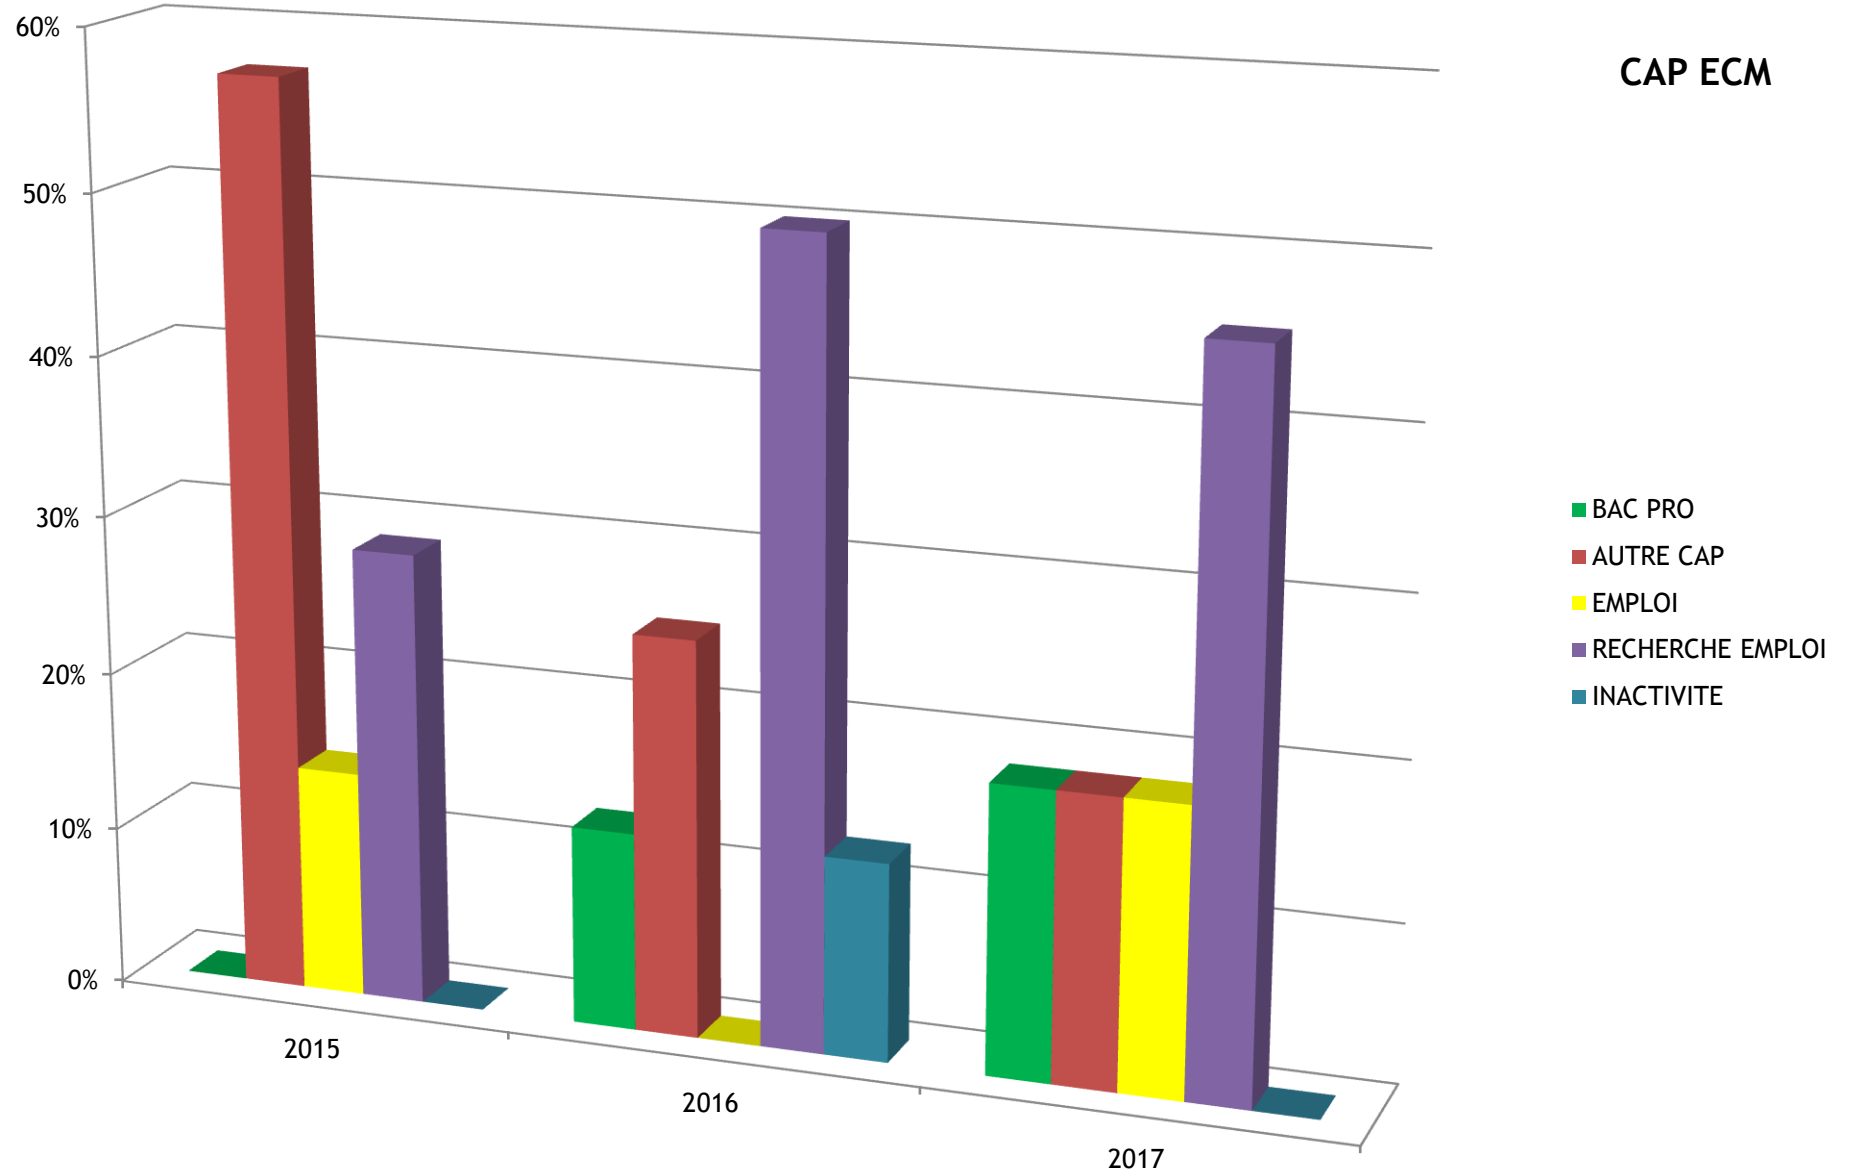

RESULTATS ENQUETE DEVENIR DES ELEVES DIPLOMES

FORMATION	TYPE INSERTION	2015	2016	2017
CAP O.L.	BAC PRO	44%	38%	22%
	AUTRE CAP	0%	0%	11%
	EMPLOI	33%	13%	57%
	RECHERCHE EMPLOI	22%	50%	0%
	INACTIVITE	0%	0%	0%
CAP ECM	BAC PRO	0%	13%	18%
	AUTRE CAP	57%	25%	18%
	EMPLOI	14%	0%	18%
	RECHERCHE EMPLOI	29%	50%	45%
	INACTIVITE	0%	13%	0%
BAC PRO COMMERCE	BTS (NRC, MUC)	42%	27%	20%
	E.M.C. CCI	23%	9%	8%
	AUTRE FORMATION	8%	27%	12%
	EMPLOI	12%	32%	40%
	RECHERCHE EMPLOI	15%	5%	20%
	INACTIVITE	0%	0%	0%
BAC PRO ASSP	préparation et concours D.E.	56%	63%	16%
	BTS	4%	11%	20%
	AUTRE FORMATION	0%	5%	24%
	EMPLOI	37%	16%	32%
	RECHERCHE EMPLOI	4%	5%	8%
	INACTIVITE	0%	0%	0%
BAC PRO GESTION ADMINISTRATION	BTS VOIE SCOLAIRE	29%	19%	16%
	BTS APPRENTISSAGE	38%	19%	26%
	AUTRE FORMATION	8%	19%	26%
	EMPLOI	8%	38%	32%
	RECHERCHE EMPLOI	17%	6%	0%
	INACTIVITE	0%	0%	0%