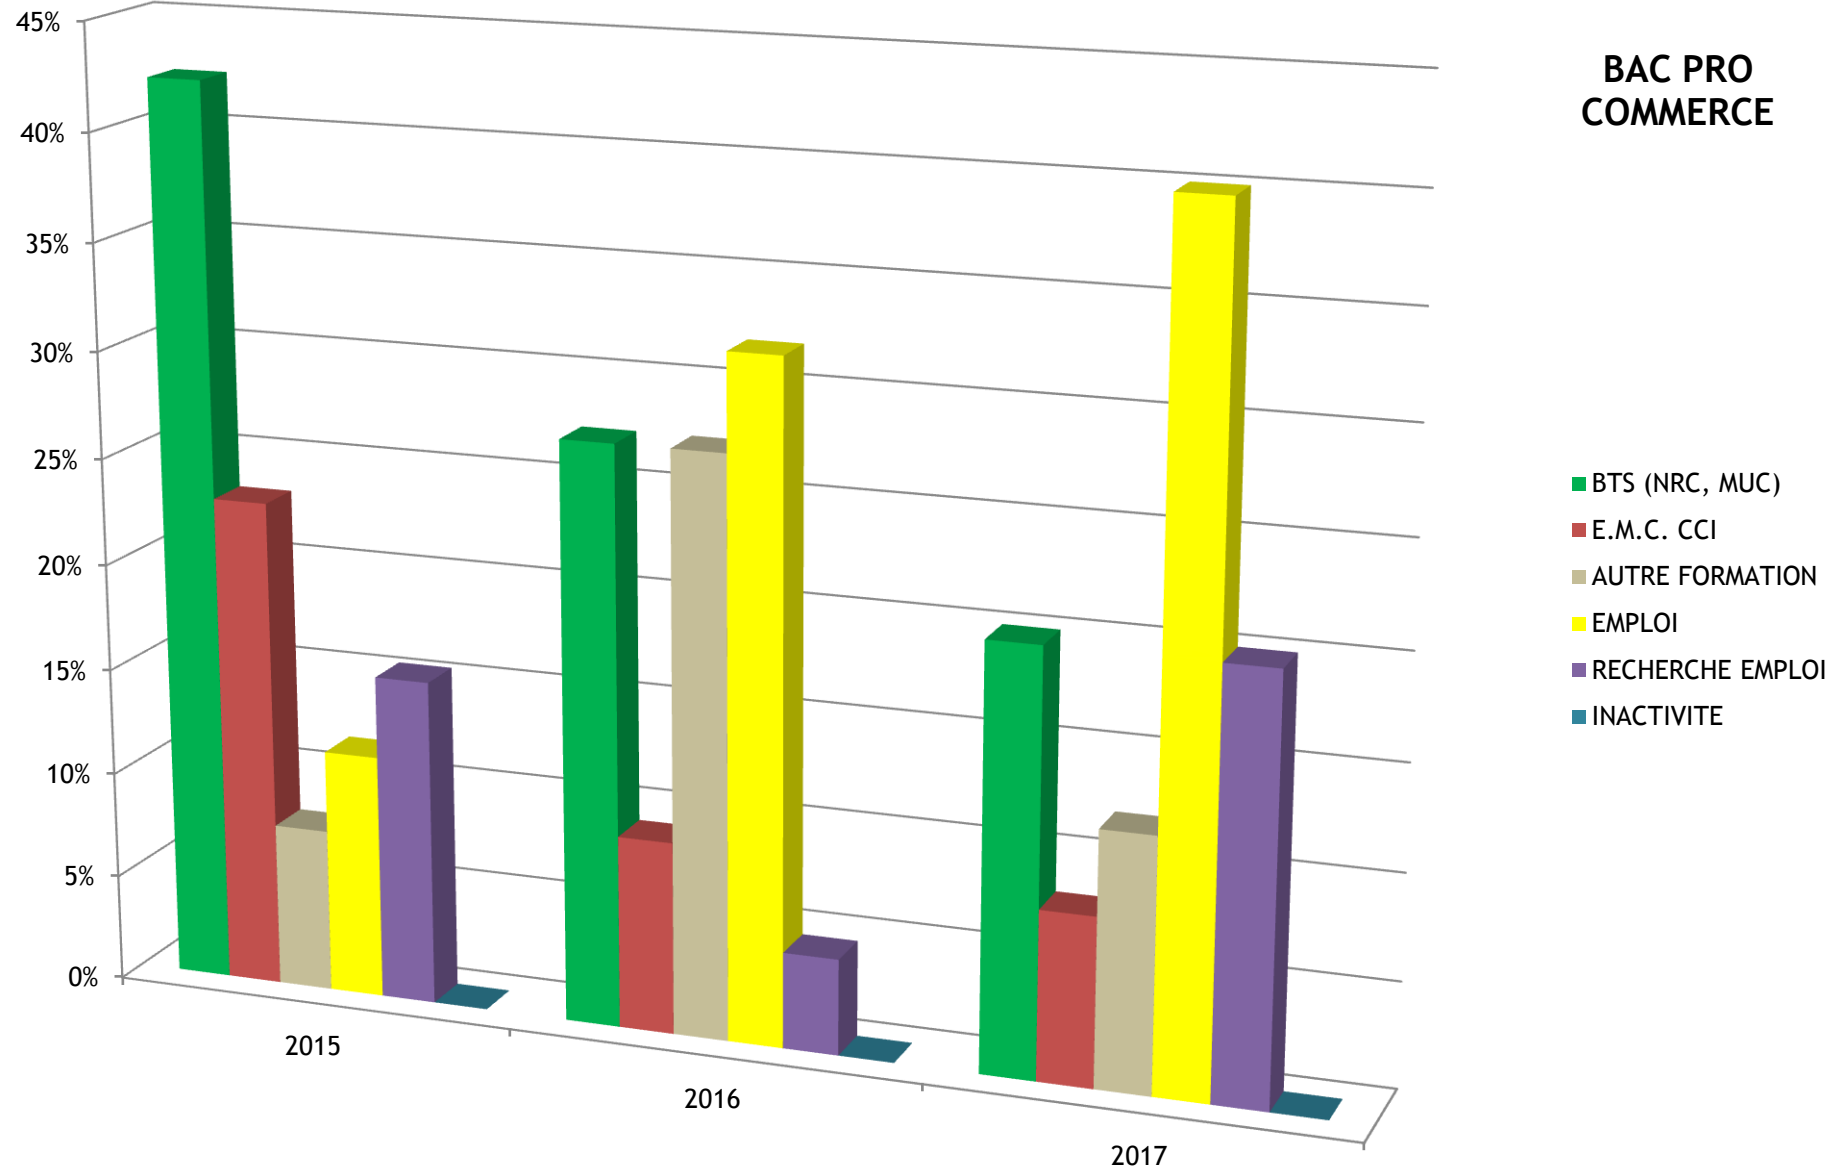

RESULTATS ENQUETE DEVENIR DES ELEVES DIPLOMES

FORMATION	TYPE INSERTION	2015	2016	2017
CAP O.L.	BAC PRO	44%	38%	22%
	AUTRE CAP	0%	0%	11%
	EMPLOI	33%	13%	57%
	RECHERCHE EMPLOI	22%	50%	0%
	INACTIVITE	0%	0%	0%
CAP ECM	BAC PRO	0%	13%	18%
	AUTRE CAP	57%	25%	18%
	EMPLOI	14%	0%	18%
	RECHERCHE EMPLOI	29%	50%	45%
	INACTIVITE	0%	13%	0%
BAC PRO COMMERCE	BTS (NRC, MUC)	42%	27%	20%
	E.M.C. CCI	23%	9%	8%
	AUTRE FORMATION	8%	27%	12%
	EMPLOI	12%	32%	40%
	RECHERCHE EMPLOI	15%	5%	20%
	INACTIVITE	0%	0%	0%
BAC PRO ASSP	préparation et concours D.E.	56%	63%	16%
	BTS	4%	11%	20%
	AUTRE FORMATION	0%	5%	24%
	EMPLOI	37%	16%	32%
	RECHERCHE EMPLOI	4%	5%	8%
	INACTIVITE	0%	0%	0%
BAC PRO GESTION ADMINISTRATION	BTS VOIE SCOLAIRE	29%	19%	16%
	BTS APPRENTISSAGE	38%	19%	26%
	AUTRE FORMATION	8%	19%	26%
	EMPLOI	8%	38%	32%
	RECHERCHE EMPLOI	17%	6%	0%
	INACTIVITE	0%	0%	0%

BAC PRO COMMERCE

BAC PRO ASSP

BAC PRO GESTION ADMINISTRATION