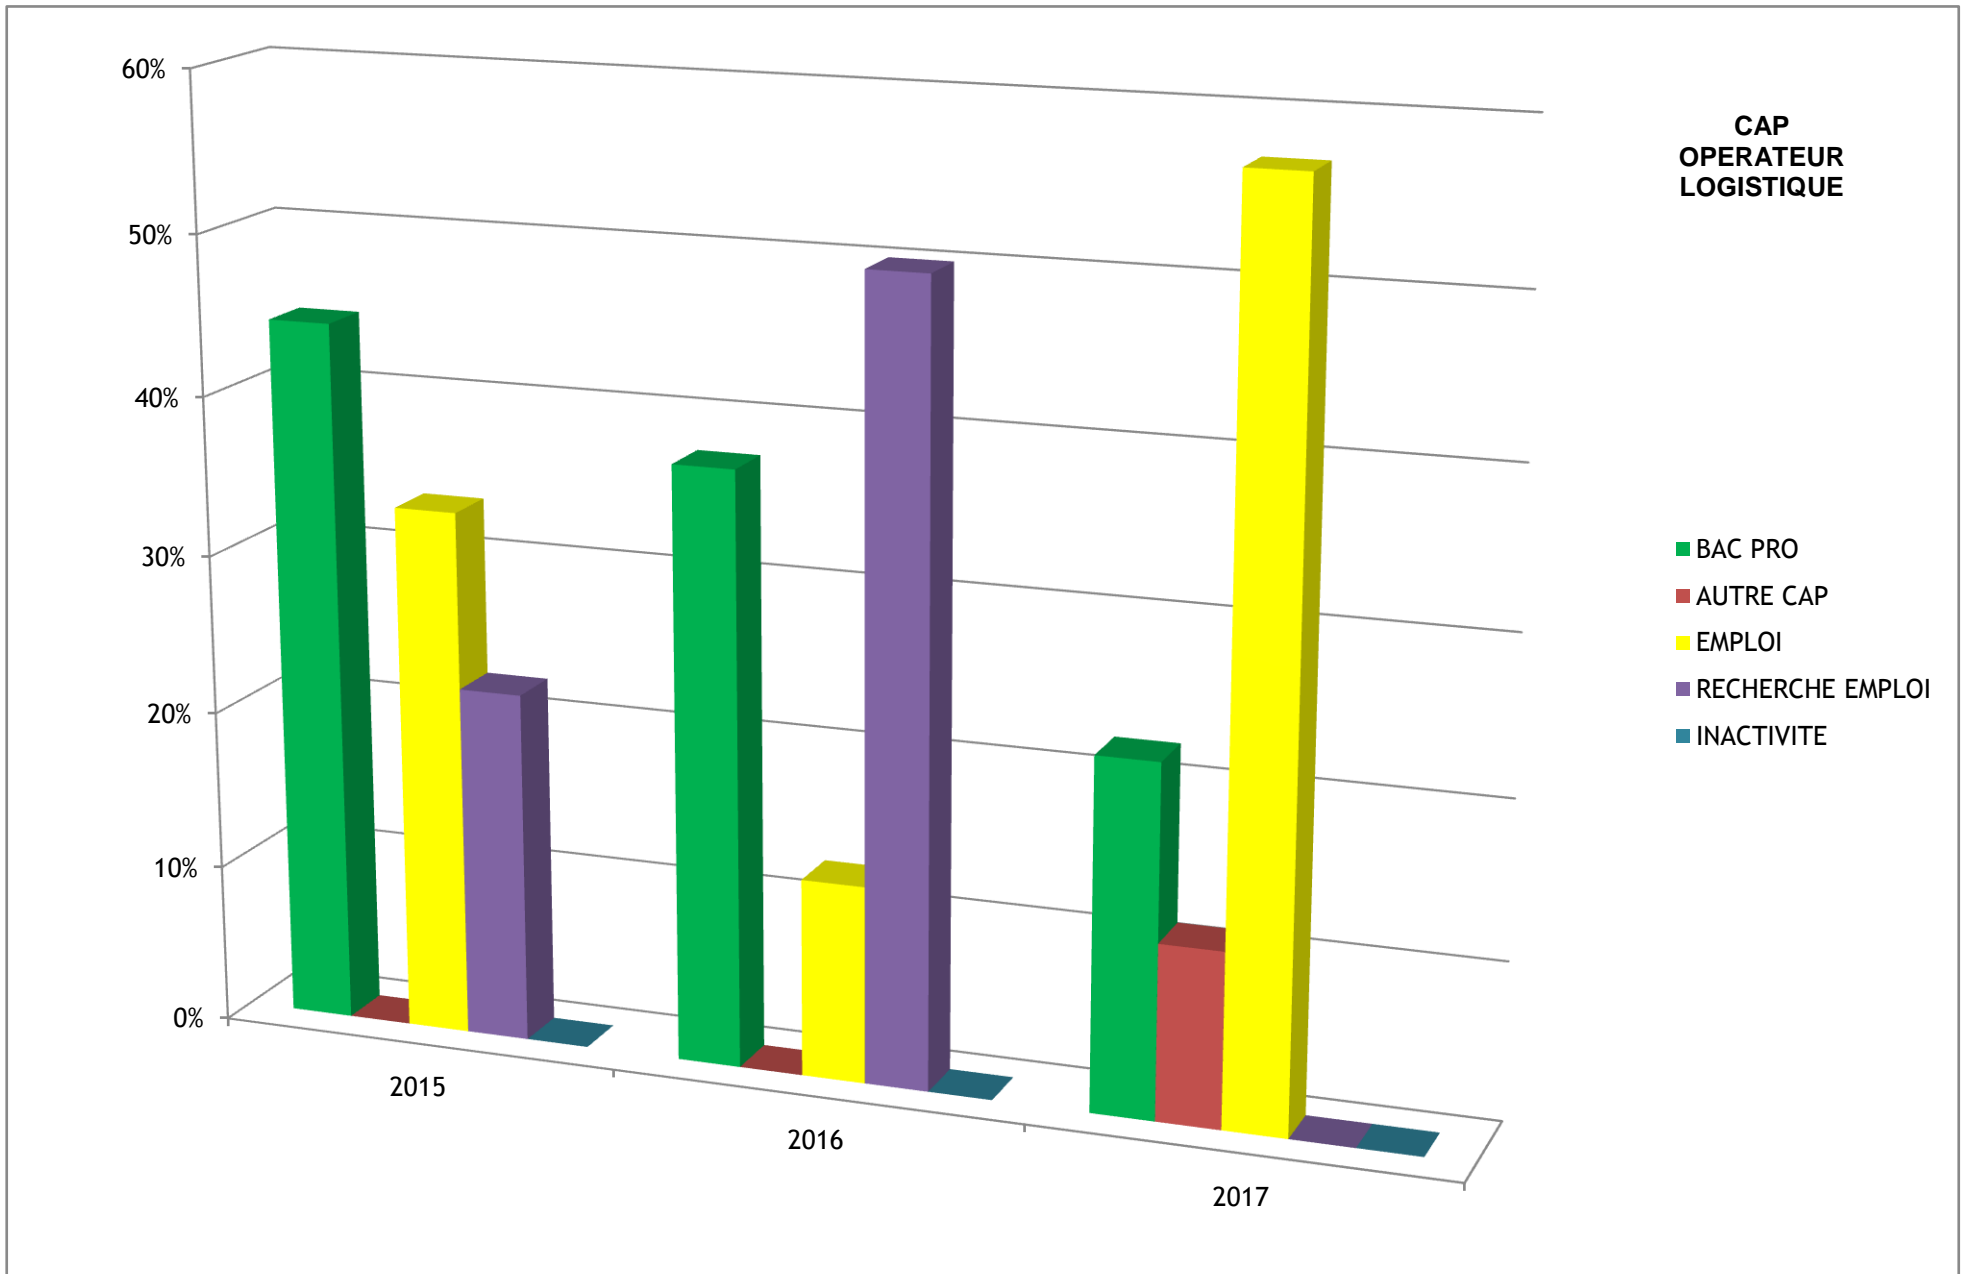

RESULTATS ENQUETE DEVENIR DES ELEVES DIPLOMES

FORMATION	TYPE INSERTION	2015	2016	2017
CAP O.L.	BAC PRO	44%	38%	22%
	AUTRE CAP	0%	0%	11%
	EMPLOI	33%	13%	57%
	RECHERCHE EMPLOI	22%	50%	0%
	INACTIVITE	0%	0%	0%
CAP ECM	BAC PRO	0%	13%	18%
	AUTRE CAP	57%	25%	18%
	EMPLOI	14%	0%	18%
	RECHERCHE EMPLOI	29%	50%	45%
	INACTIVITE	0%	13%	0%
BAC PRO COMMERCE	BTS (NRC, MUC)	42%	27%	20%
	E.M.C. CCI	23%	9%	8%
	AUTRE FORMATION	8%	27%	12%
	EMPLOI	12%	32%	40%
	RECHERCHE EMPLOI	15%	5%	20%
	INACTIVITE	0%	0%	0%
BAC PRO ASSP	préparation et concours D.E.	56%	63%	16%
	BTS	4%	11%	20%
	AUTRE FORMATION	0%	5%	24%
	EMPLOI	37%	16%	32%
	RECHERCHE EMPLOI	4%	5%	8%
	INACTIVITE	0%	0%	0%
BAC PRO GESTION ADMINISTRATION	BTS VOIE SCOLAIRE	29%	19%	16%
	BTS APPRENTISSAGE	38%	19%	26%
	AUTRE FORMATION	8%	19%	26%
	EMPLOI	8%	38%	32%
	RECHERCHE EMPLOI	17%	6%	0%
	INACTIVITE	0%	0%	0%

BAC PRO COMMERCE

BAC PRO ASSP

BAC PRO GESTION ADMINISTRATION